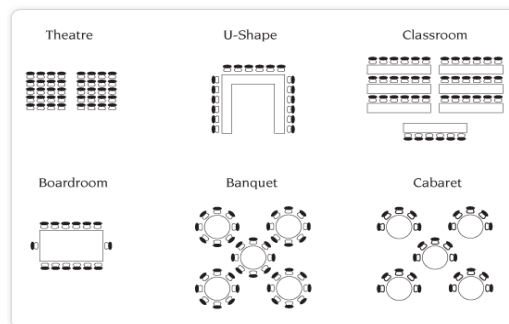

CAPACITY

CHART

	Hanbury Hall	Christ Church		The Crypt		
		The Nave	Old Vestry Room	The Crypt	Crypt Hall	Crypt Café
Reception	120	600	50	185	100	85
Banqueting	70	270	30	80	50	N/A
Theatre	80	350	40	100	60	N/A
Cabaret	60	180	25	60	40	N/A
Boardroom	40	N/A	25	N/A	30	N/A
U-Shape	40	N/A	25	N/A	40	N/A