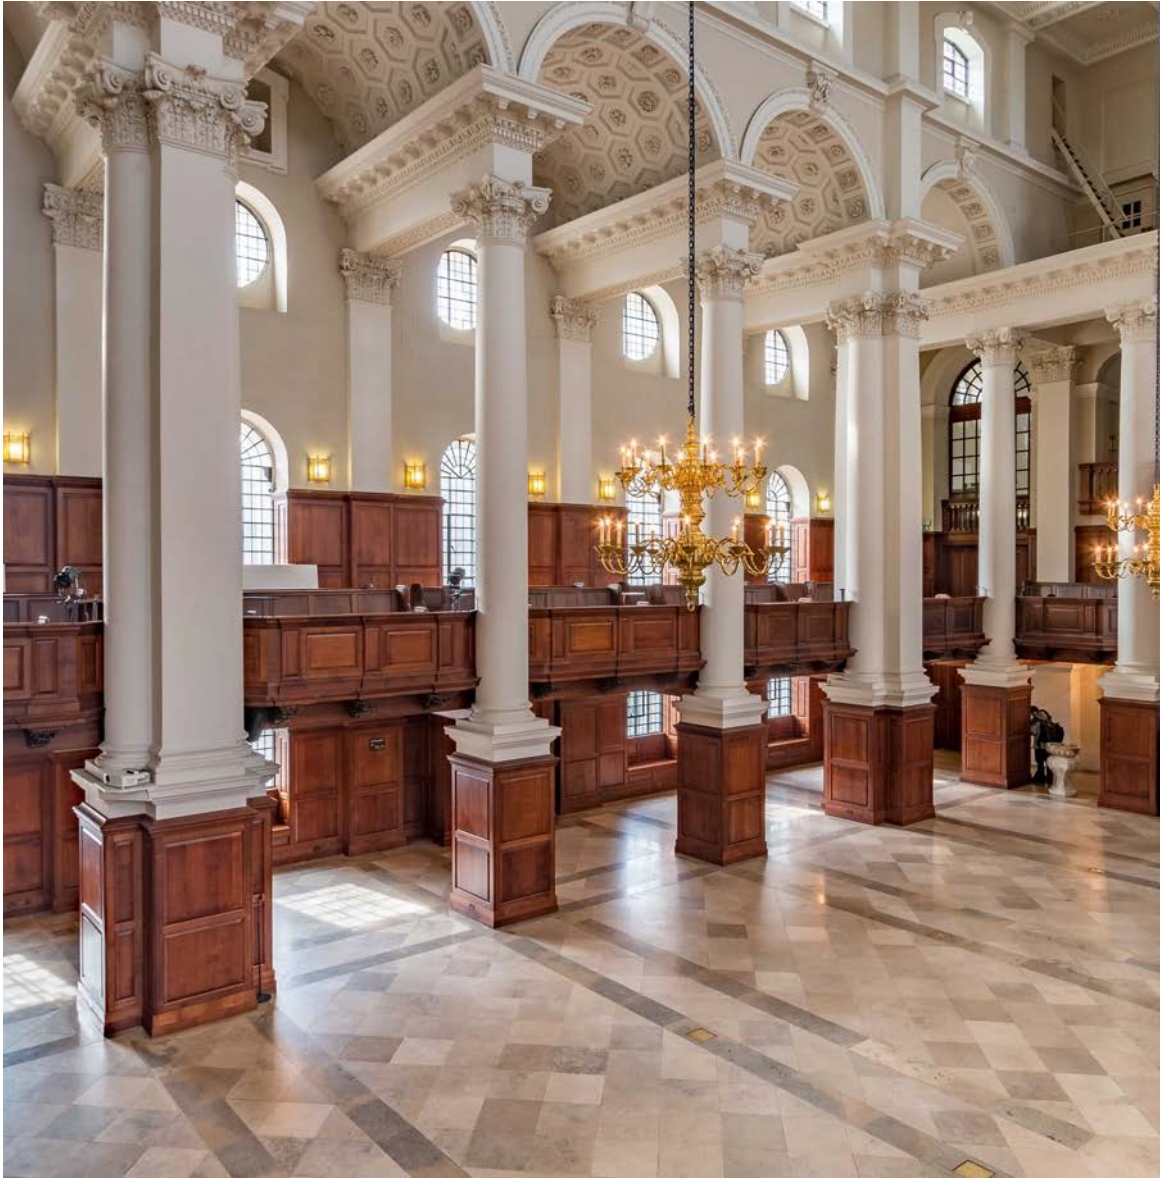

CHRIST CHURCH

SPITALFIELDS
VENUE

The Nave

DDR PACKAGE

Exclusive Venue Hire of the Nave 09:00 - 17:00
Registration area
Cloakroom
Arrival tea, coffee and pastries
Mid-morning tea, coffee and biscuits
Sandwich Lunch
Mid-afternoon tea, coffee and cake
Theatre (350 pax) or Cabaret (180 Pax) seating
Screen and Projector
PA System
Stage
Event Management
Staff and Security